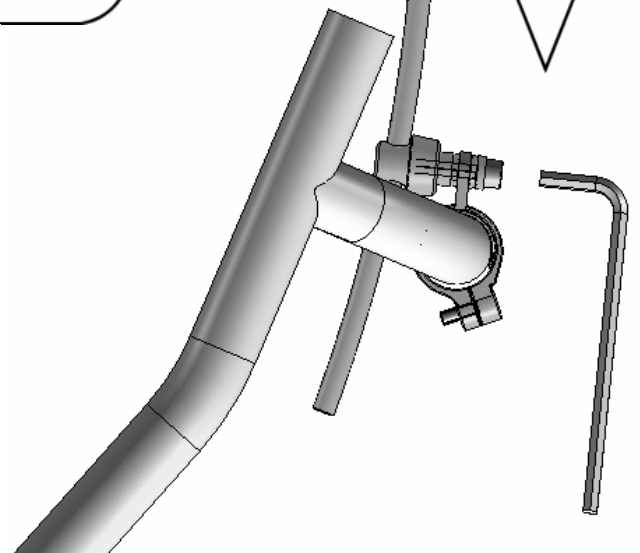

Trice Mesh Seat Neckrest

ICE (Inspired Cycle Engineering Ltd.)
 Unit 9, Spencer Carter Works, Tregonigge Ind Est.
 Falmouth, Cornwall. TR11 4SN
 Tel & FAX +44-1326-378848
 e-mail sales@ice.hpv.co.uk www.ice.hpv.co.uk