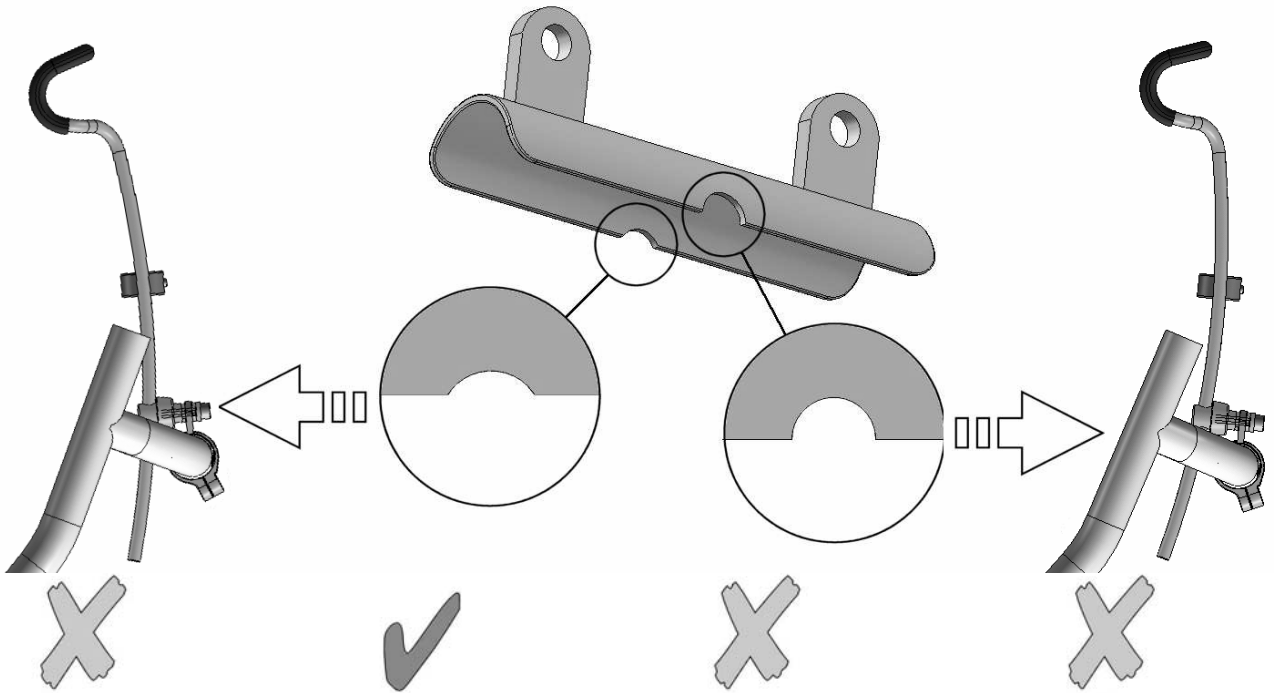

Trice Mesh Seat Neckrest

ICE (Inspired Cycle Engineering Ltd.)
 Unit 9, Spencer Carter Works, Tregonigge Ind Est.
 Falmouth, Cornwall. TR11 4SN
 Tel & FAX +44-1326-378848
 e-mail sales@ice.hpv.co.uk www.ice.hpv.co.uk