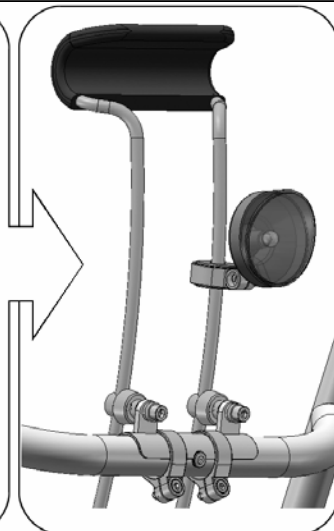

Trice Mesh Seat Neckrest

ICE (Inspired Cycle Engineering Ltd.)
 Unit 9, Spencer Carter Works, Tregonigge Ind Est.
 Falmouth, Cornwall. TR11 4SN
 Tel & FAX +44-1326-378848
 e-mail sales@ice.hpv.co.uk www.ice.hpv.co.uk