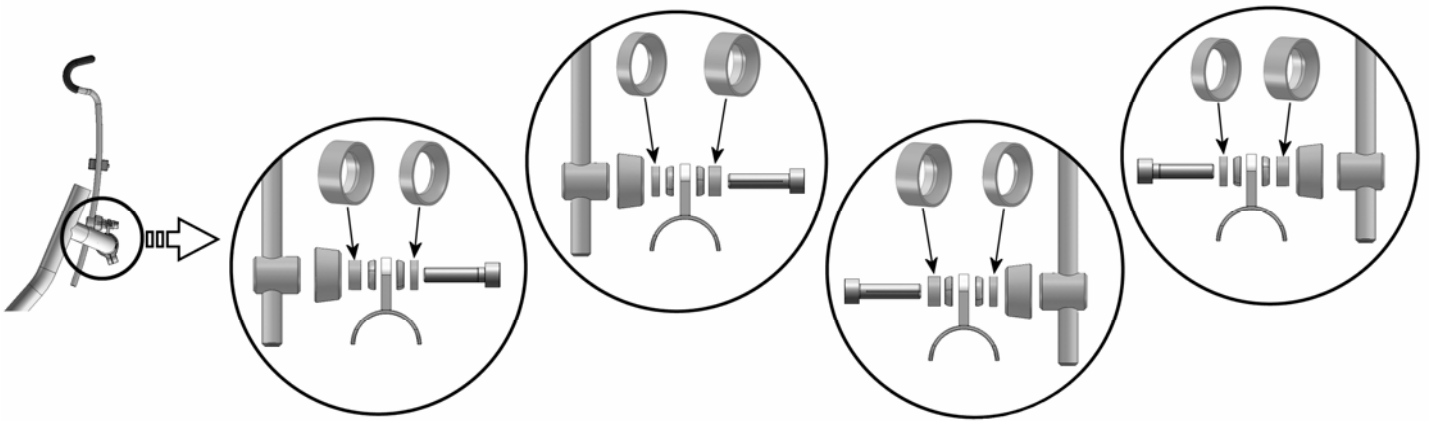

Trice Mesh Seat Neckrest

ICE (Inspired Cycle Engineering Ltd.)
 Unit 9, Spencer Carter Works, Tregonigge Ind Est.
 Falmouth, Cornwall. TR11 4SN
 Tel & FAX +44-1326-378848
 e-mail sales@ice.hpv.co.uk www.ice.hpv.co.uk