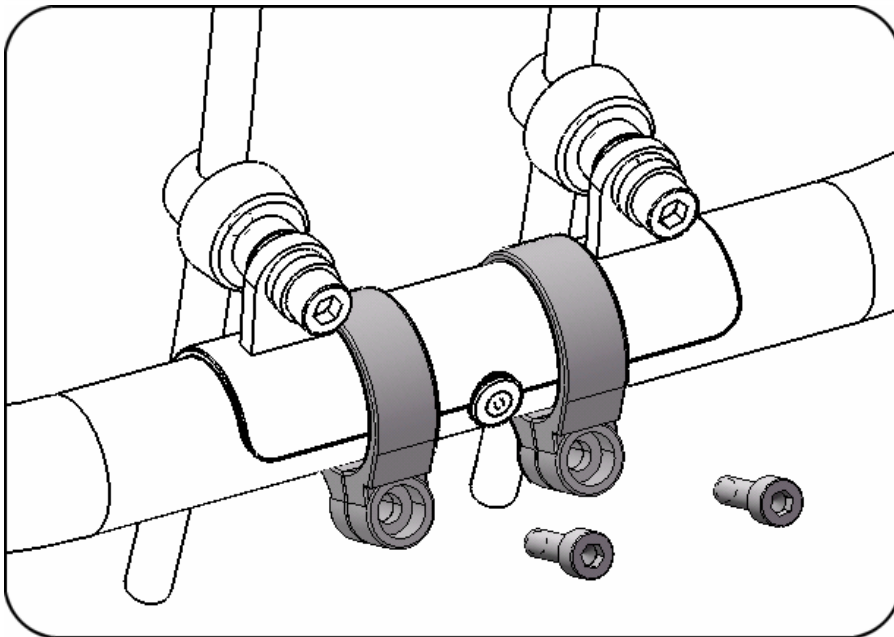

Trice Mesh Seat Neckrest

ICE (Inspired Cycle Engineering Ltd.)
 Unit 9, Spencer Carter Works, Tregonigge Ind Est.
 Falmouth, Cornwall. TR11 4SN
 Tel & FAX +44-1326-378848
 e-mail sales@ice.hpv.co.uk www.ice.hpv.co.uk