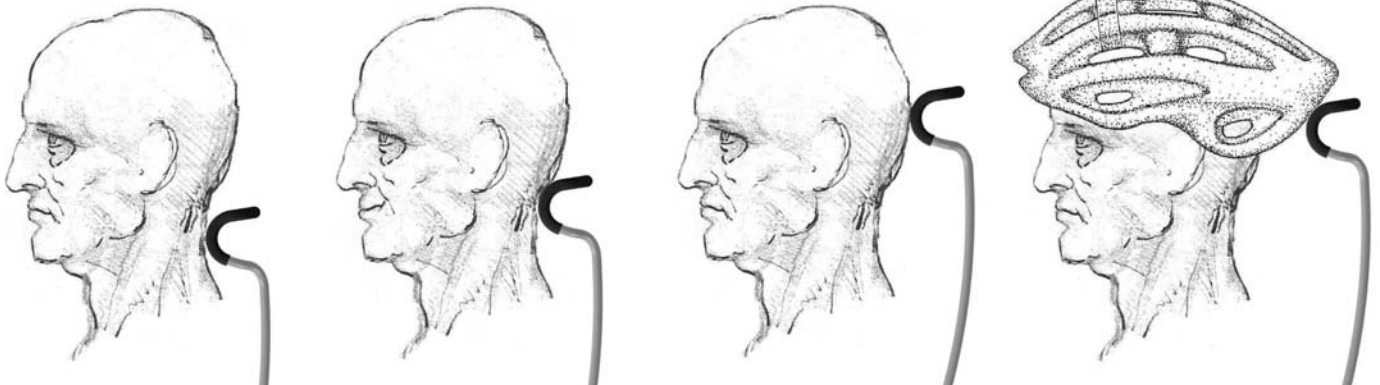

Trice Mesh Seat Neckrest

ICE (Inspired Cycle Engineering Ltd.)
 Unit 9, Spencer Carter Works, Tregonigge Ind Est.
 Falmouth, Cornwall. TR11 4SN
 Tel & FAX +44-1326-378848
 e-mail sales@ice.hpv.co.uk www.ice.hpv.co.uk